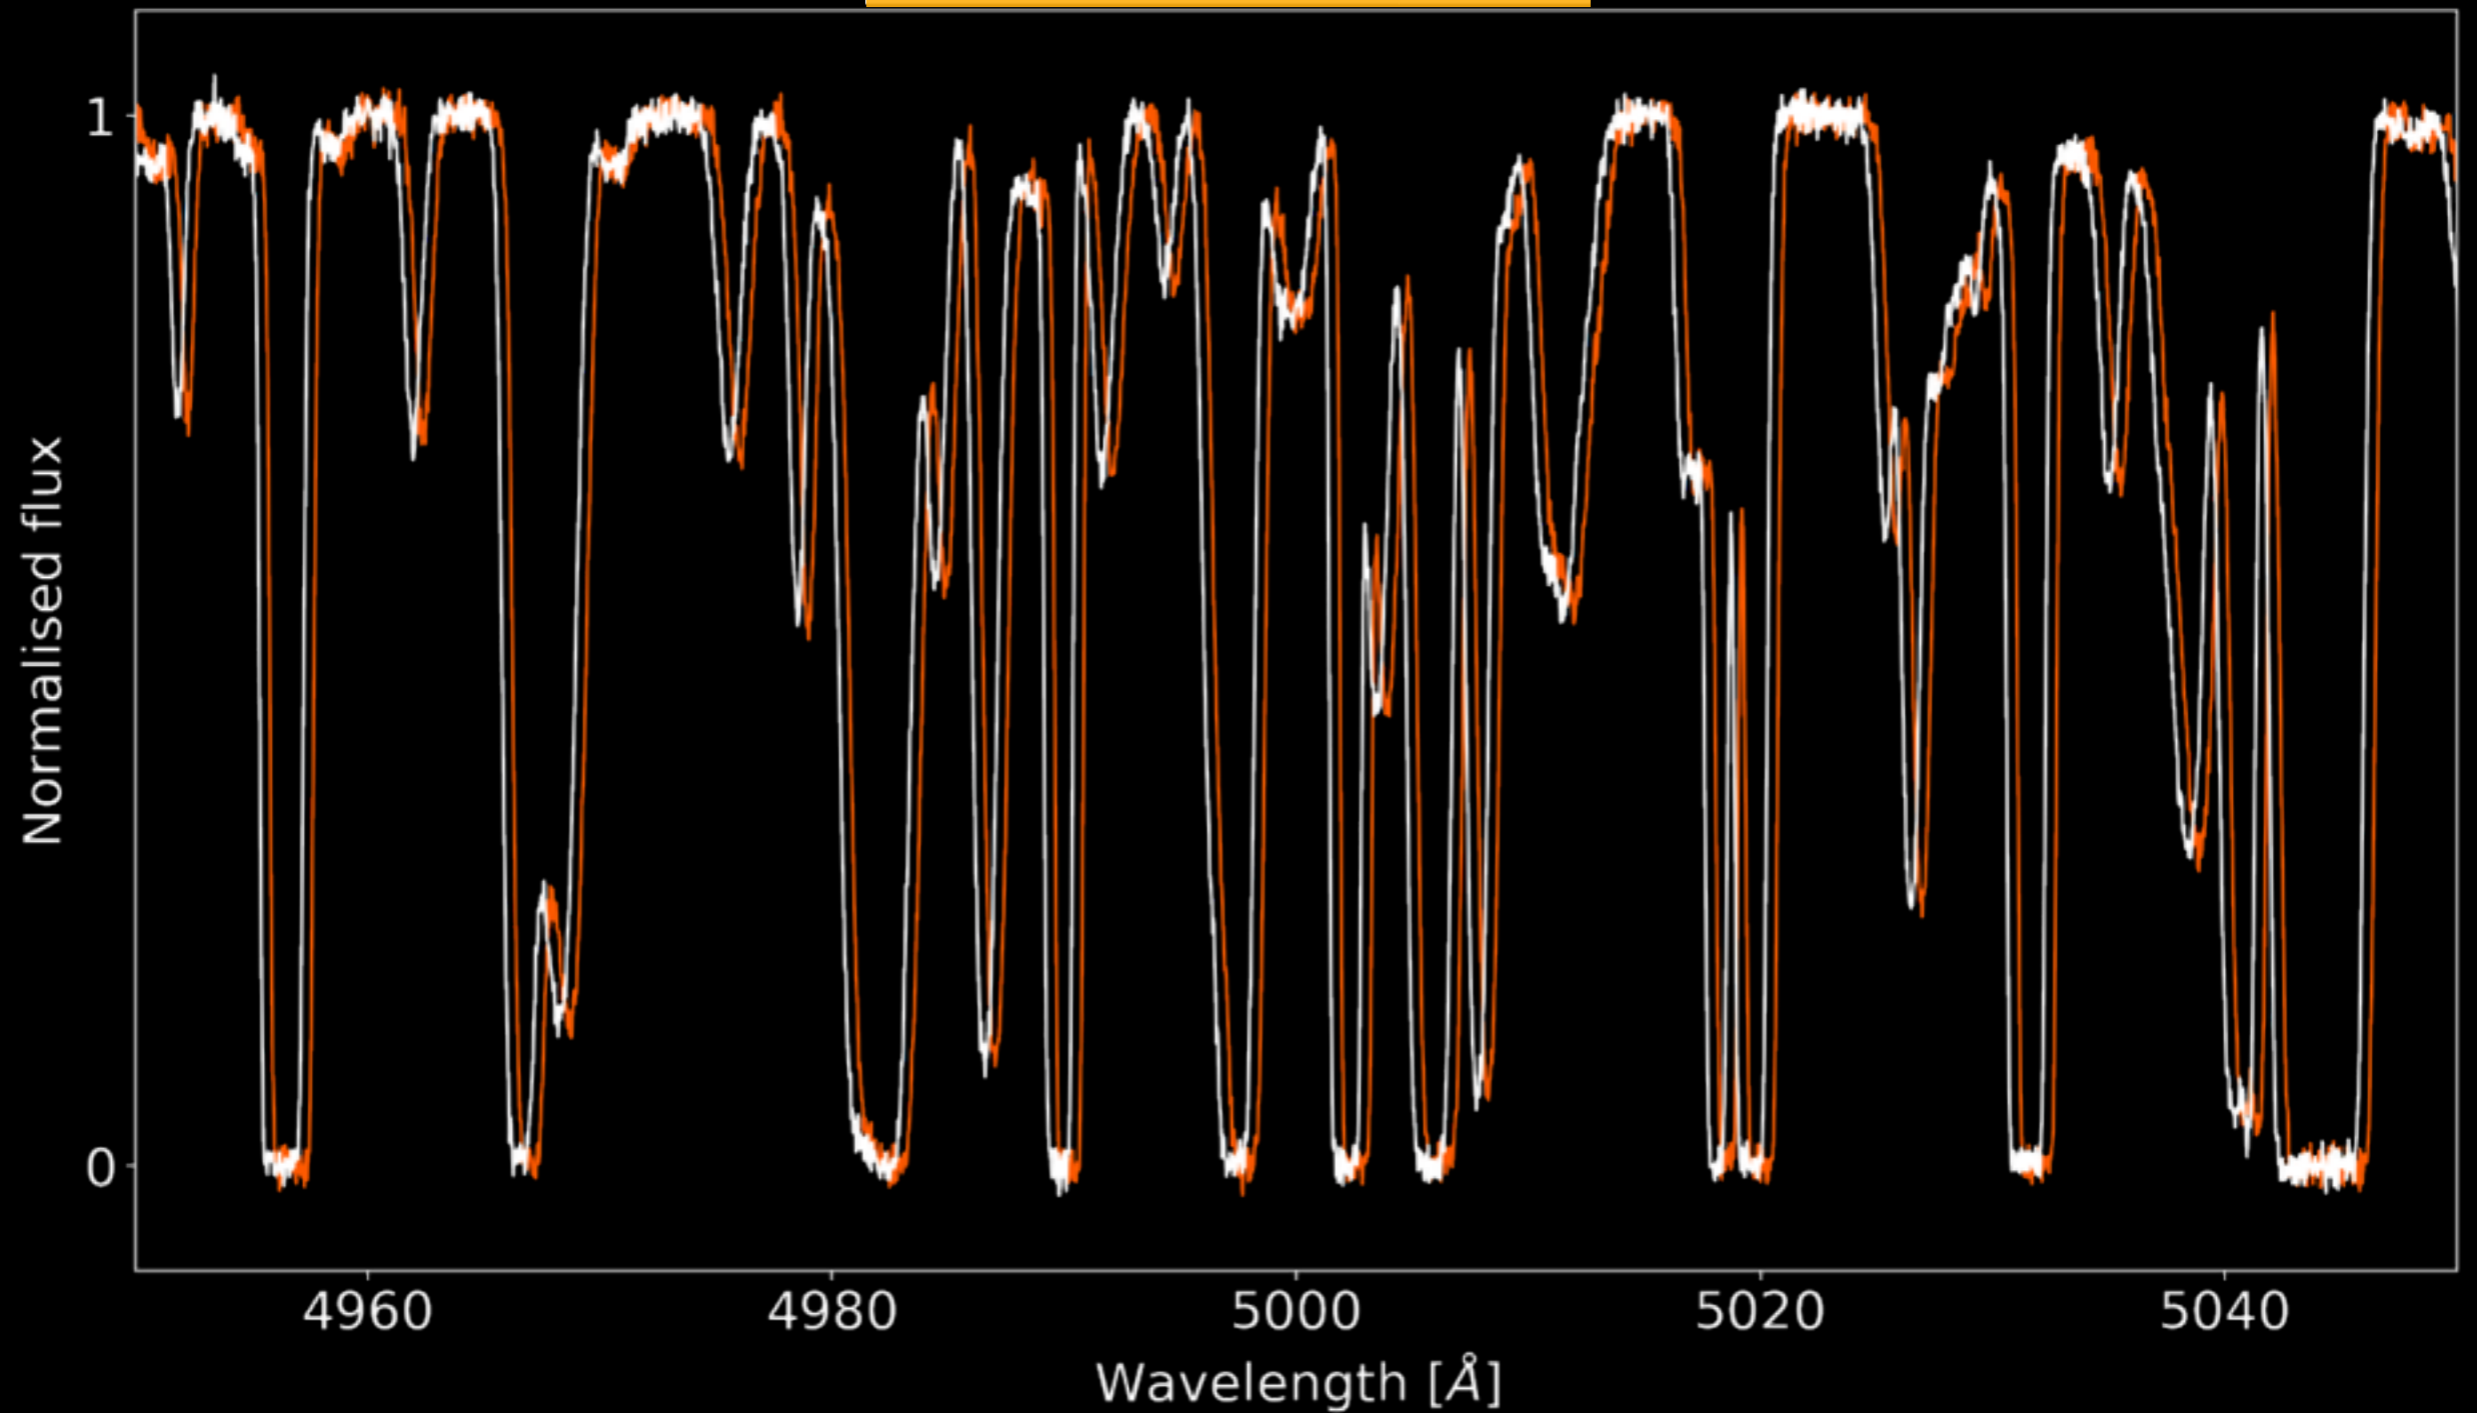

# HOW DID THE UNIVERSE EXPAND?

10 000 000 YEARS

Courtesy of Joe Liske

# WAVELENGTH DISTORTIONS