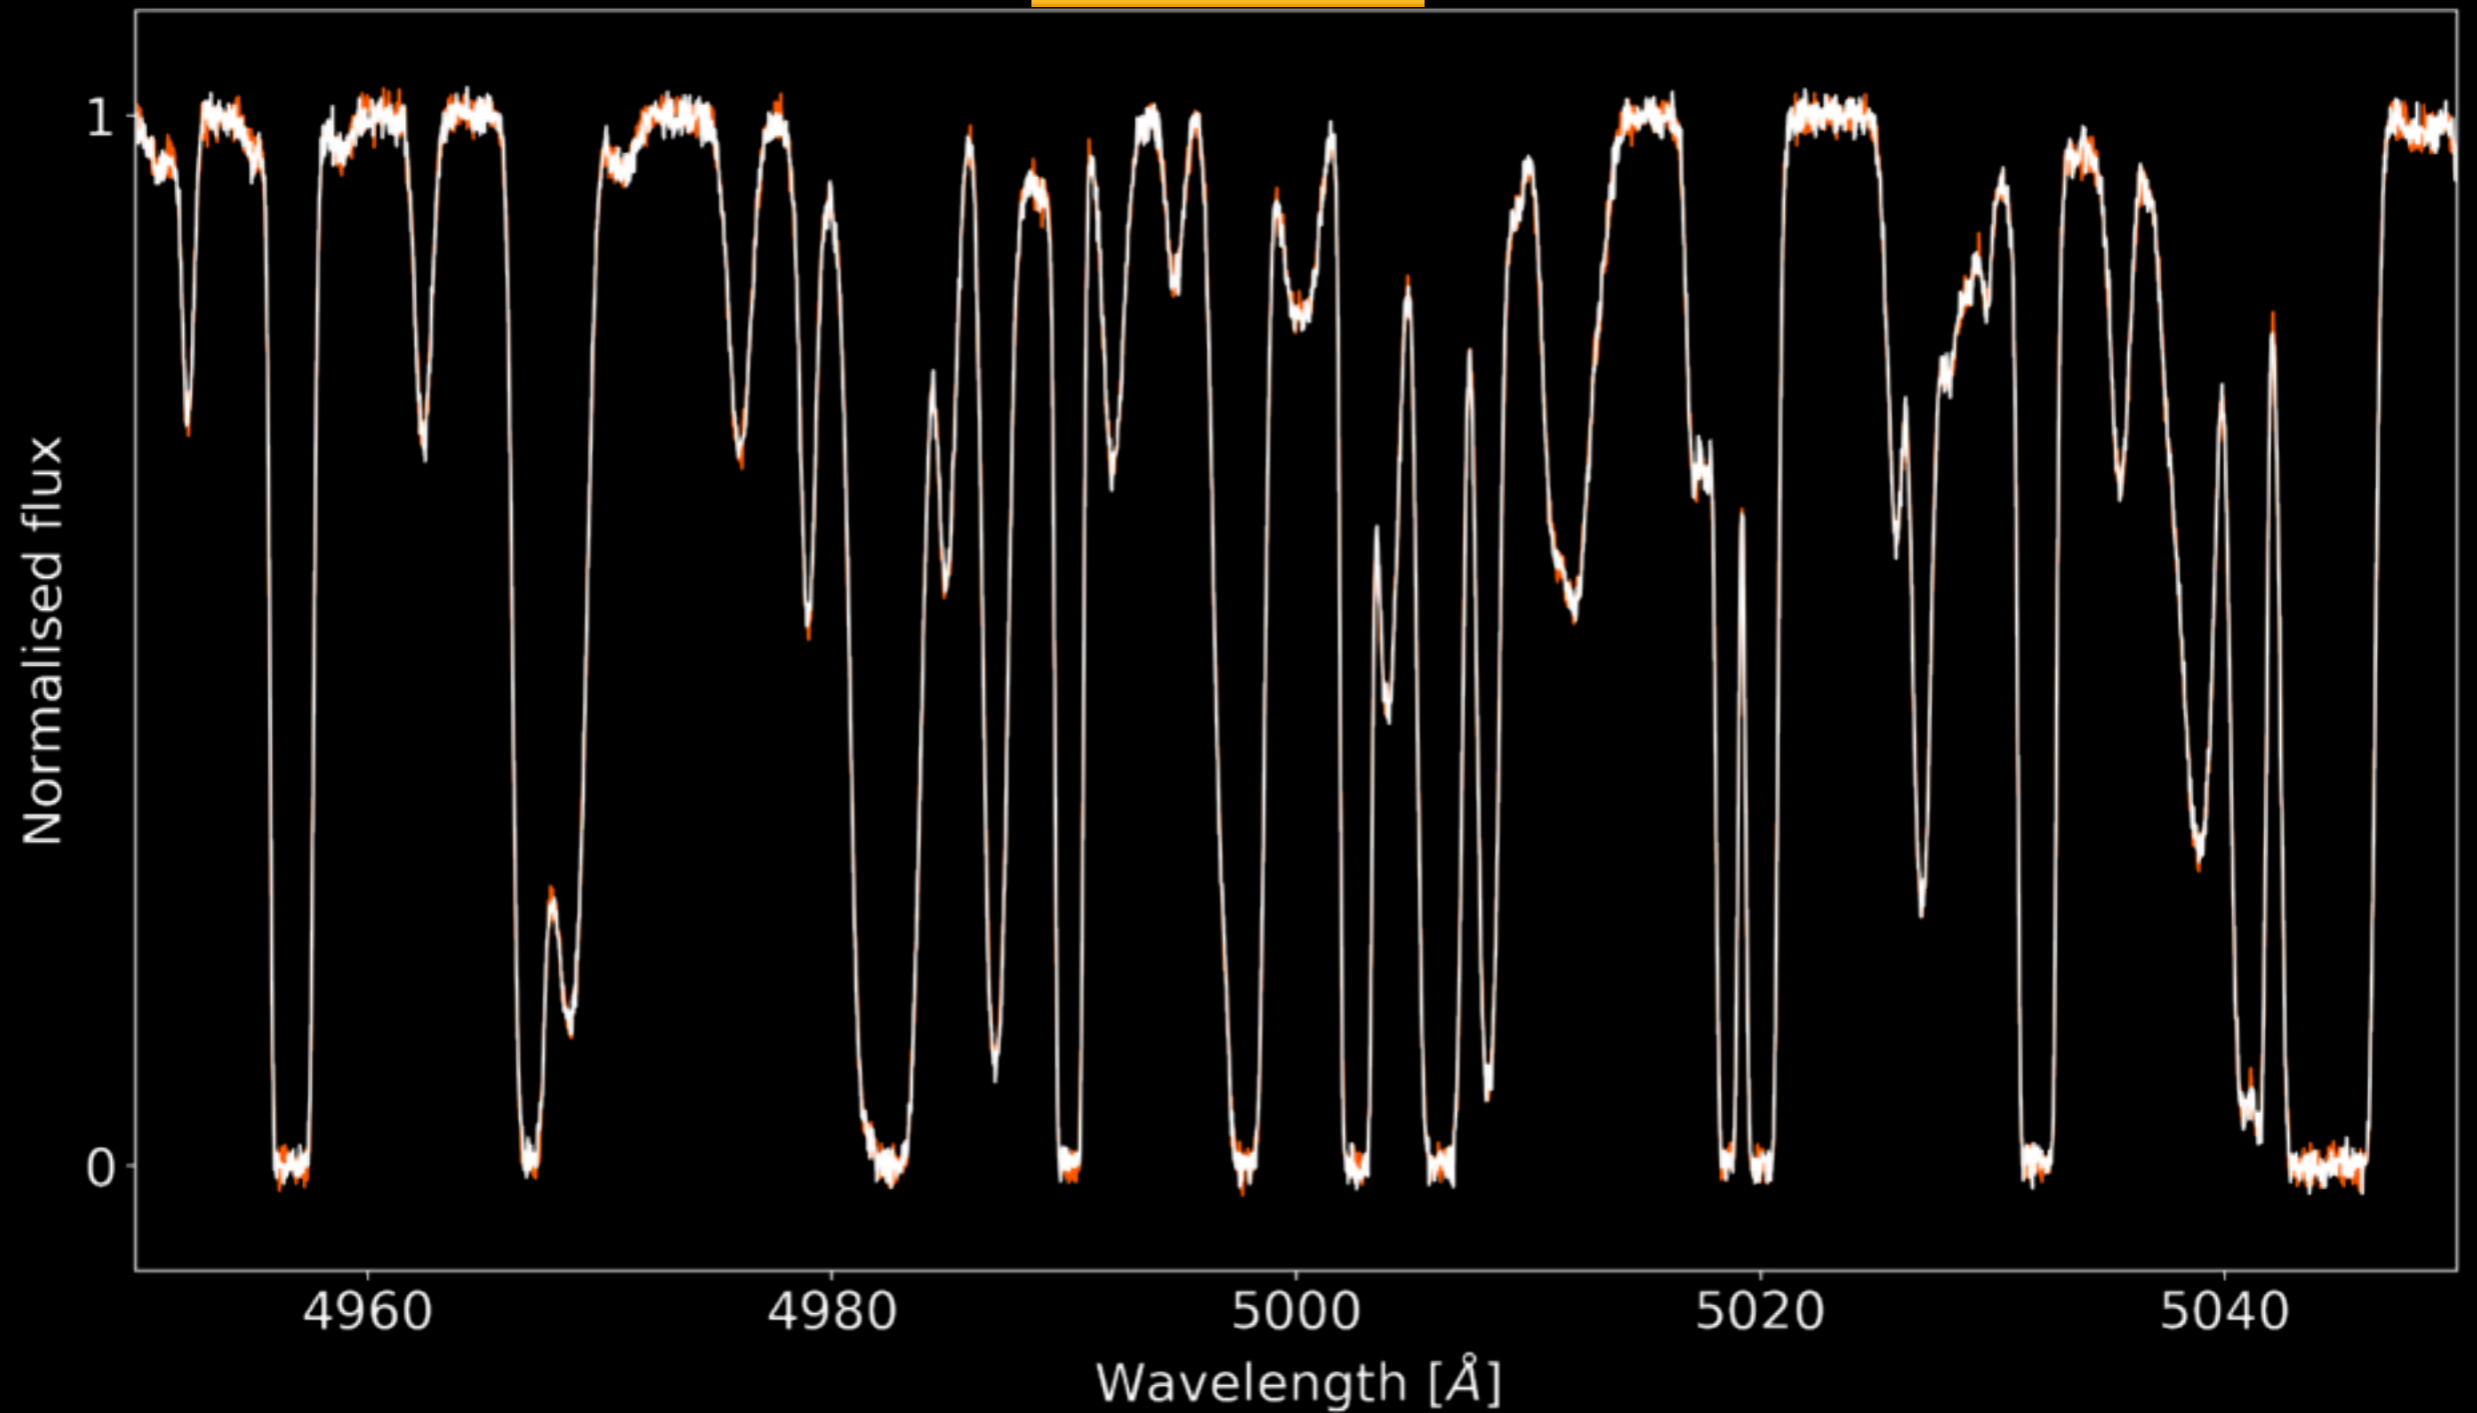

HOW DID THE UNIVERSE EXPAND?

10 YEARS

Courtesy of Joe Liske