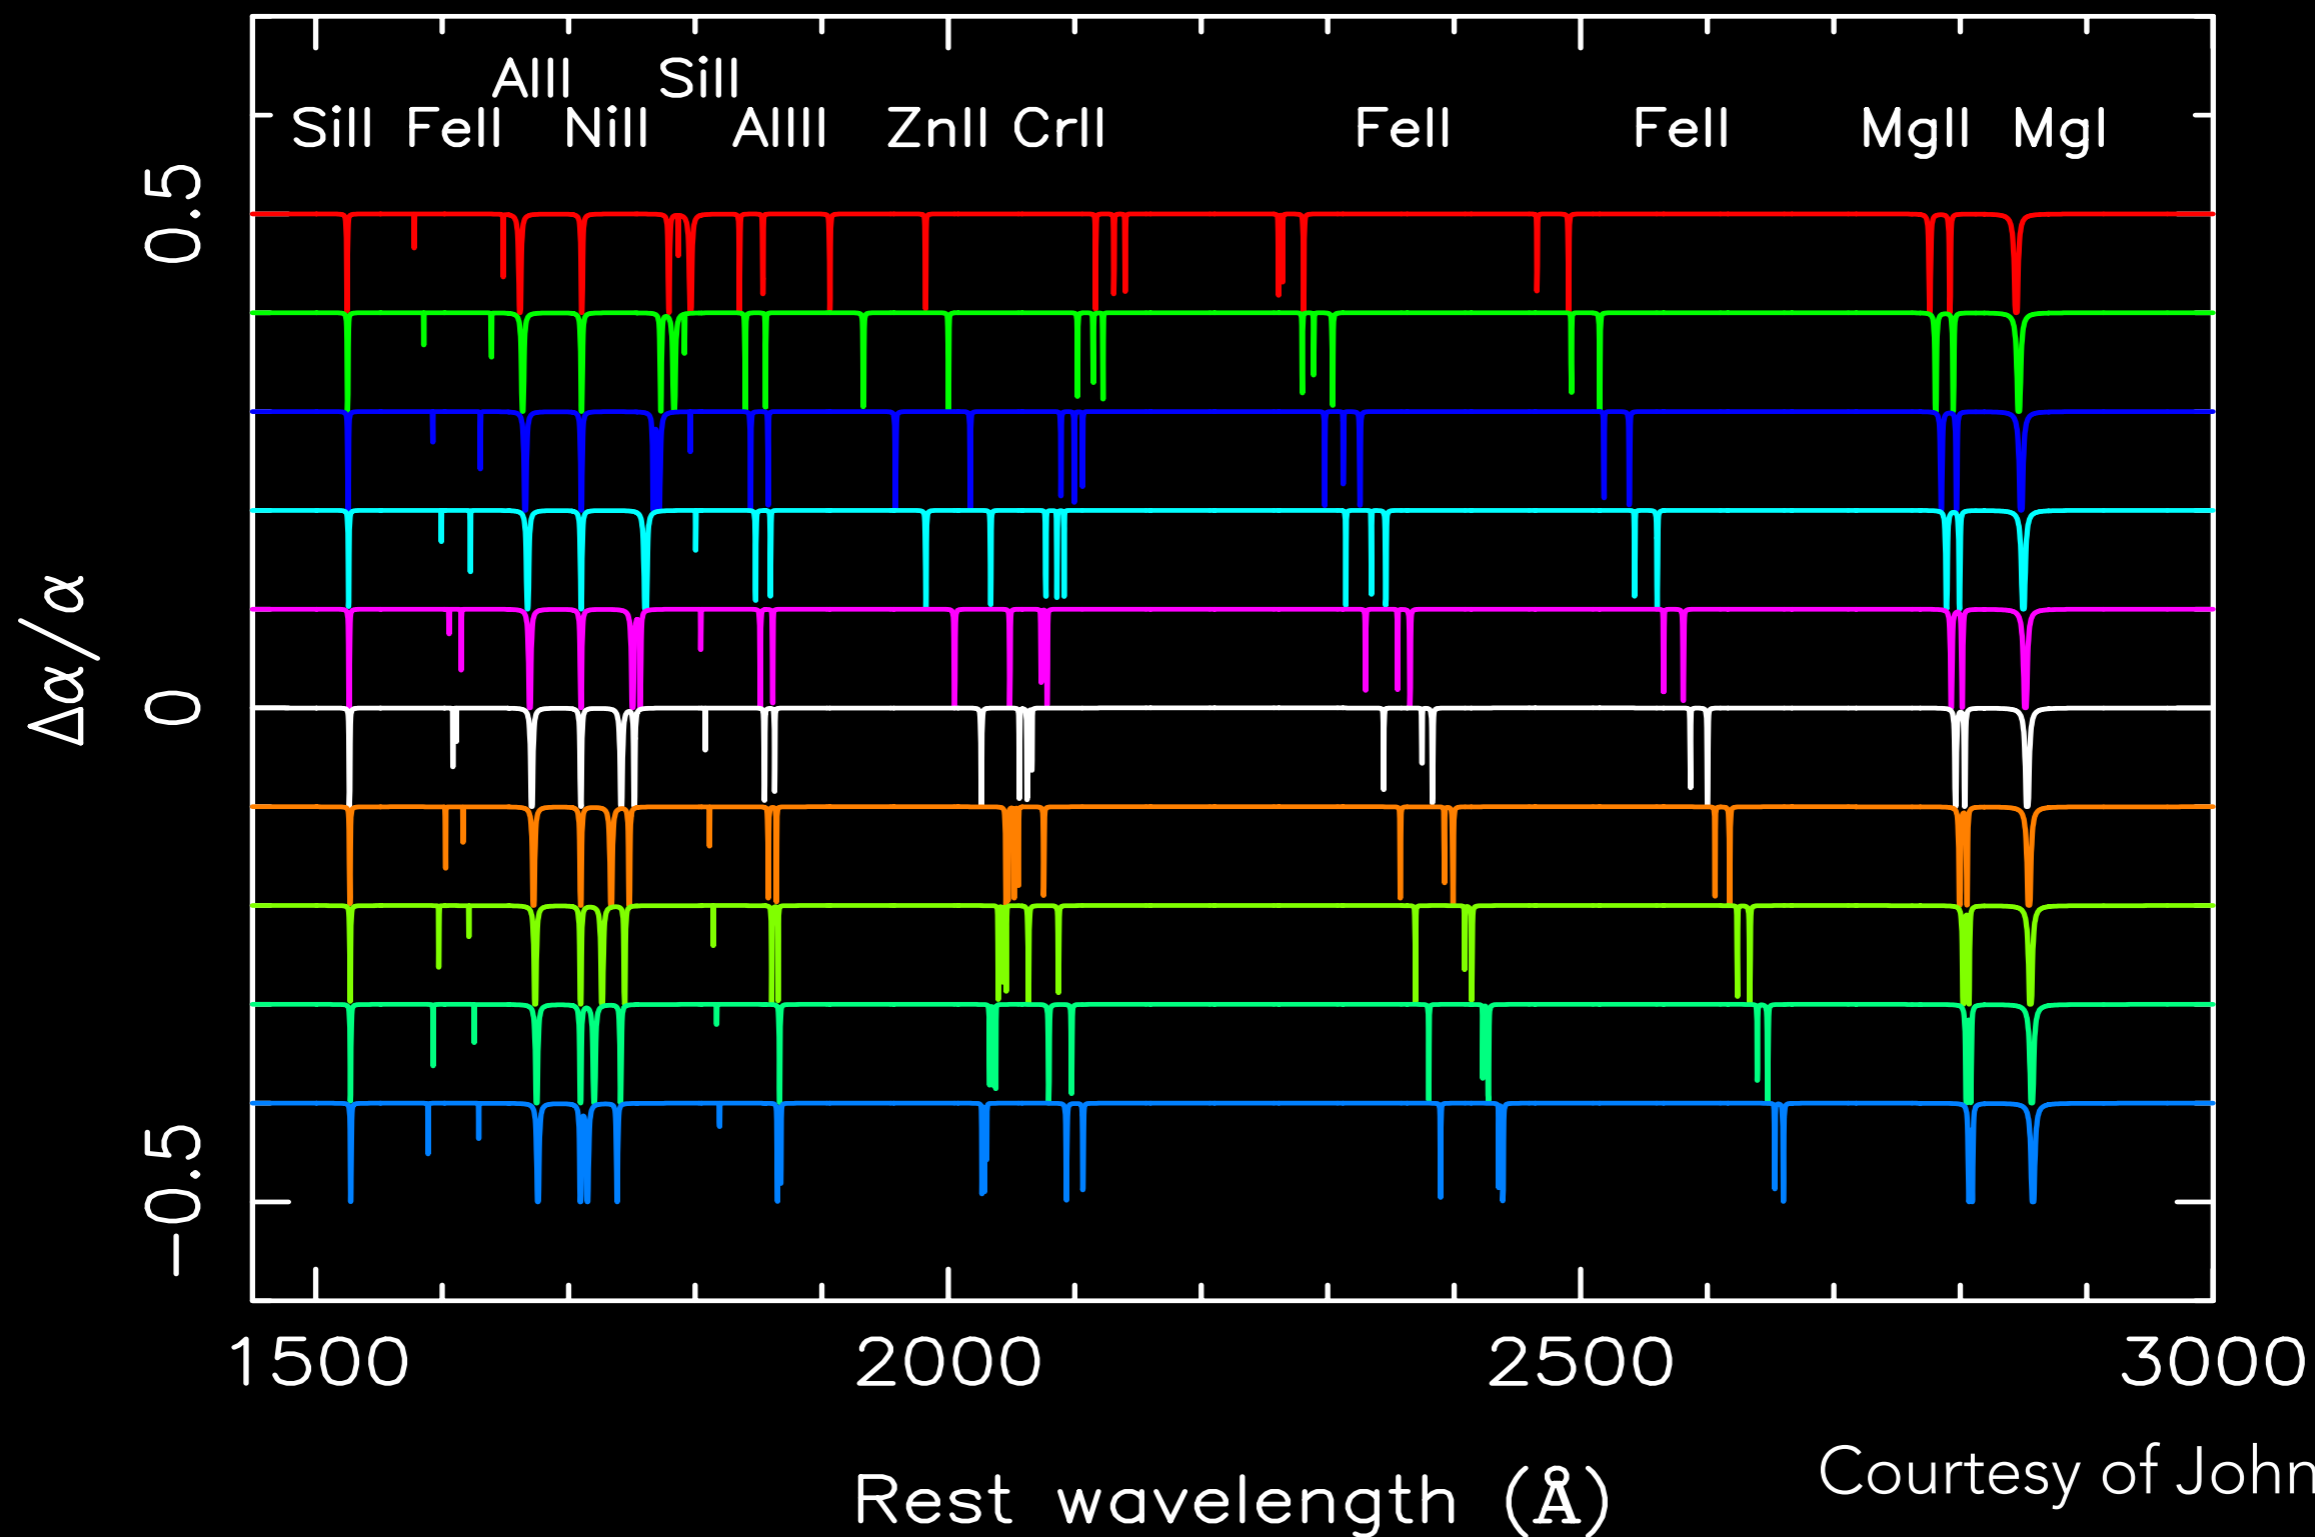

ARE THE LAWS OF NATURE IMMUTABLE?

Courtesy of John Webb