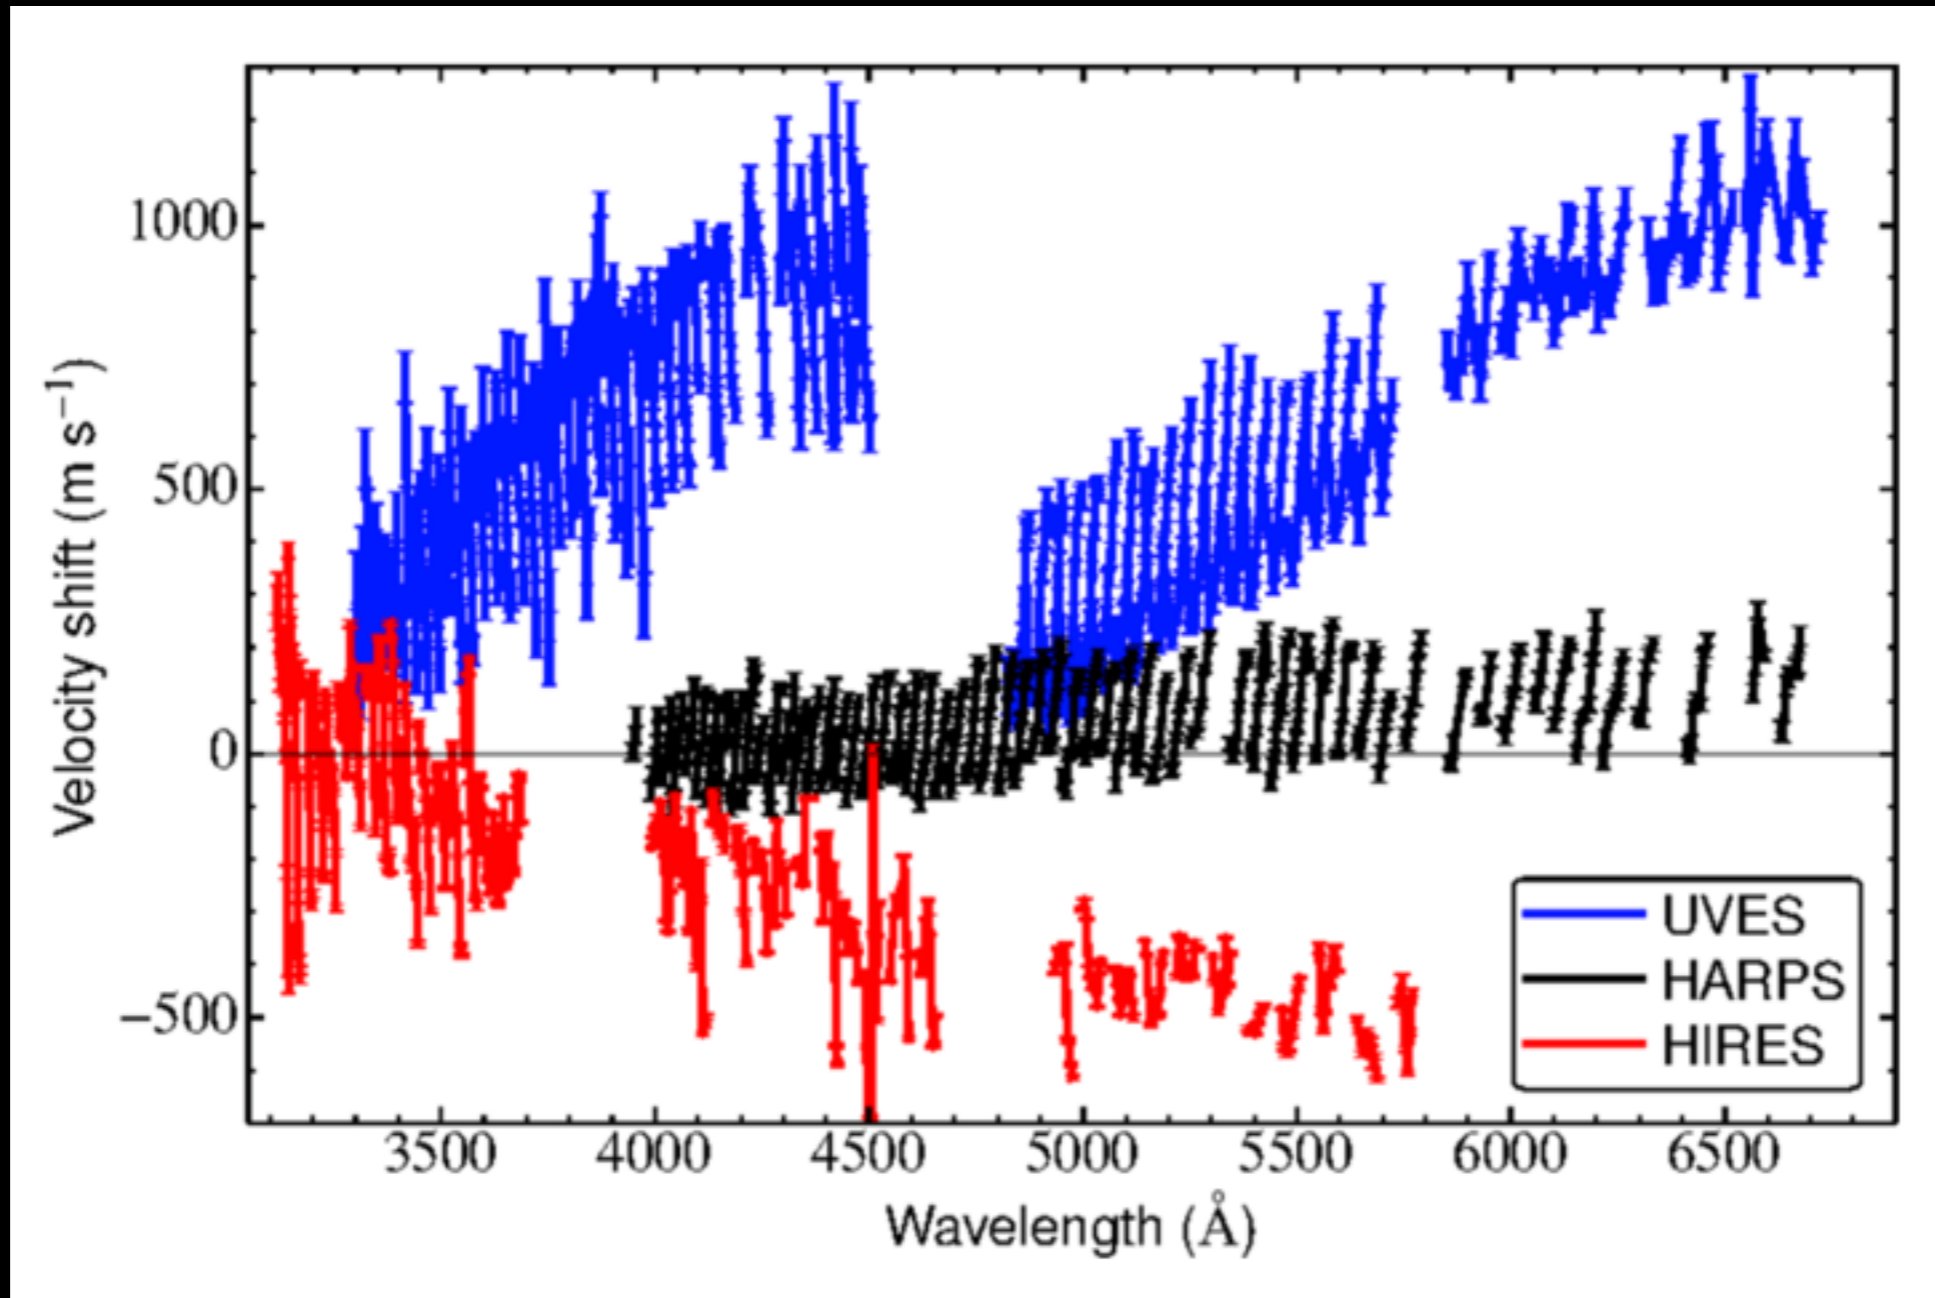

# HOW DID THE UNIVERSE EXPAND?

10 000 000 YEARS

Courtesy of Joe Liske

# WAVELENGTH DISTORTIONS